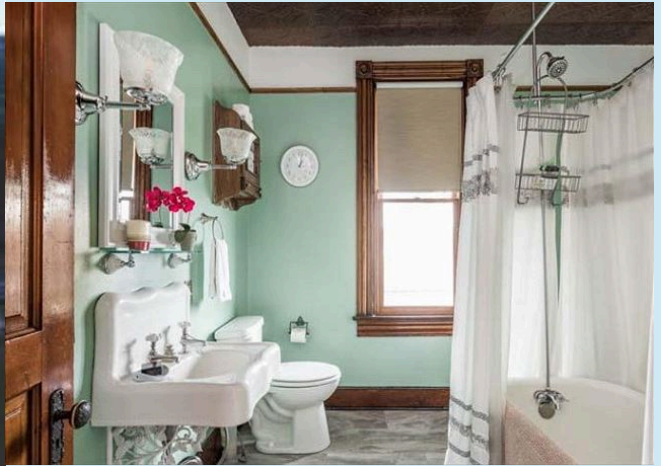

Hawaii Homes
P O Box 50711
11 Steve's Way
Honolulu, HI, USA 96815
+1 (800) 372-2742

***Big Kahuna House (HI) | NO
3 Bedrooms | 5 Bathroom(s)**

Brief Description: Here's a short description updated. hello hi there! ffff abcd