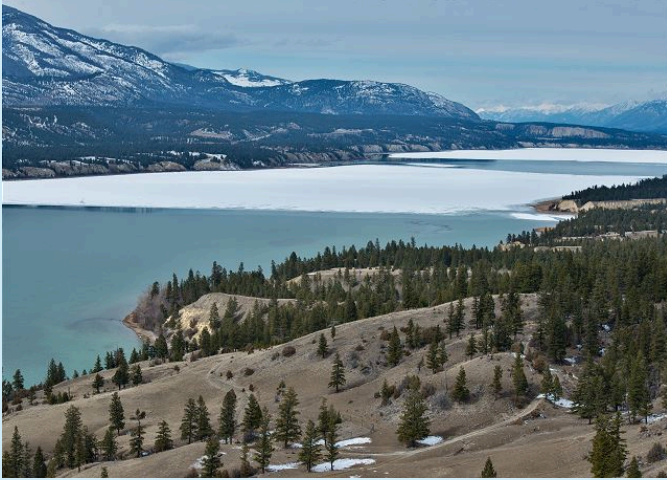

Brief Description: Abc unit is a test unit and this is the short description.

Amenities Include:king, shower, sleep sofa /futon, toilet, tub, cinemas, festivals, forests, restaurants, waterfalls, Books, DVD Player, Game Room, Games, Pool Table, Satellite / Cable, Stereo, Television, Video Games, Fireplace, Garage, Hair Dryer, Heating, Internet, Iron & Board, Linens Provided, Living Room, Parking, Telephone, Towels Provided, Coffee Maker, Dishes & Utensils, Dishwasher, Kitchen, Microwave, Oven, Pantry Items, Refrigerator, Stove, Toaster, horseback riding, scenic drives, sight seeing, walking, groceries, hospital, Mountain View, Rural, Balcony, Deck / Patio, Outdoor Grill, Ski & Snowboard, Hot Tub, Private Pool, bedroom, full, half, hiking, mountain biking, mountain climbing, mountaineering, rafting, skiing, whitewater rafting, children welcome, non smoking only, pets considered, flexible, recommended, Dining Area, Dining Room, Away From It All, Outdoor lighting, Emergency phone number: Medical, Croatian Tourism Association (HUT - Croatia), 32" LCD, 42" Plasma, Central Air, Pools - Hot Tub, Fax Machine, Cookware, Television, Trails, Pool, Near Beach, 1 King, 2 Double

Cookware Y

Internet Y

()

Custom1	
Custom2	
Custom3	
Internet Access Instructions	
Parking	
Air Filter Size	

Hello: ()

What to Bring: ()

HotTub: ()

Unicode=()